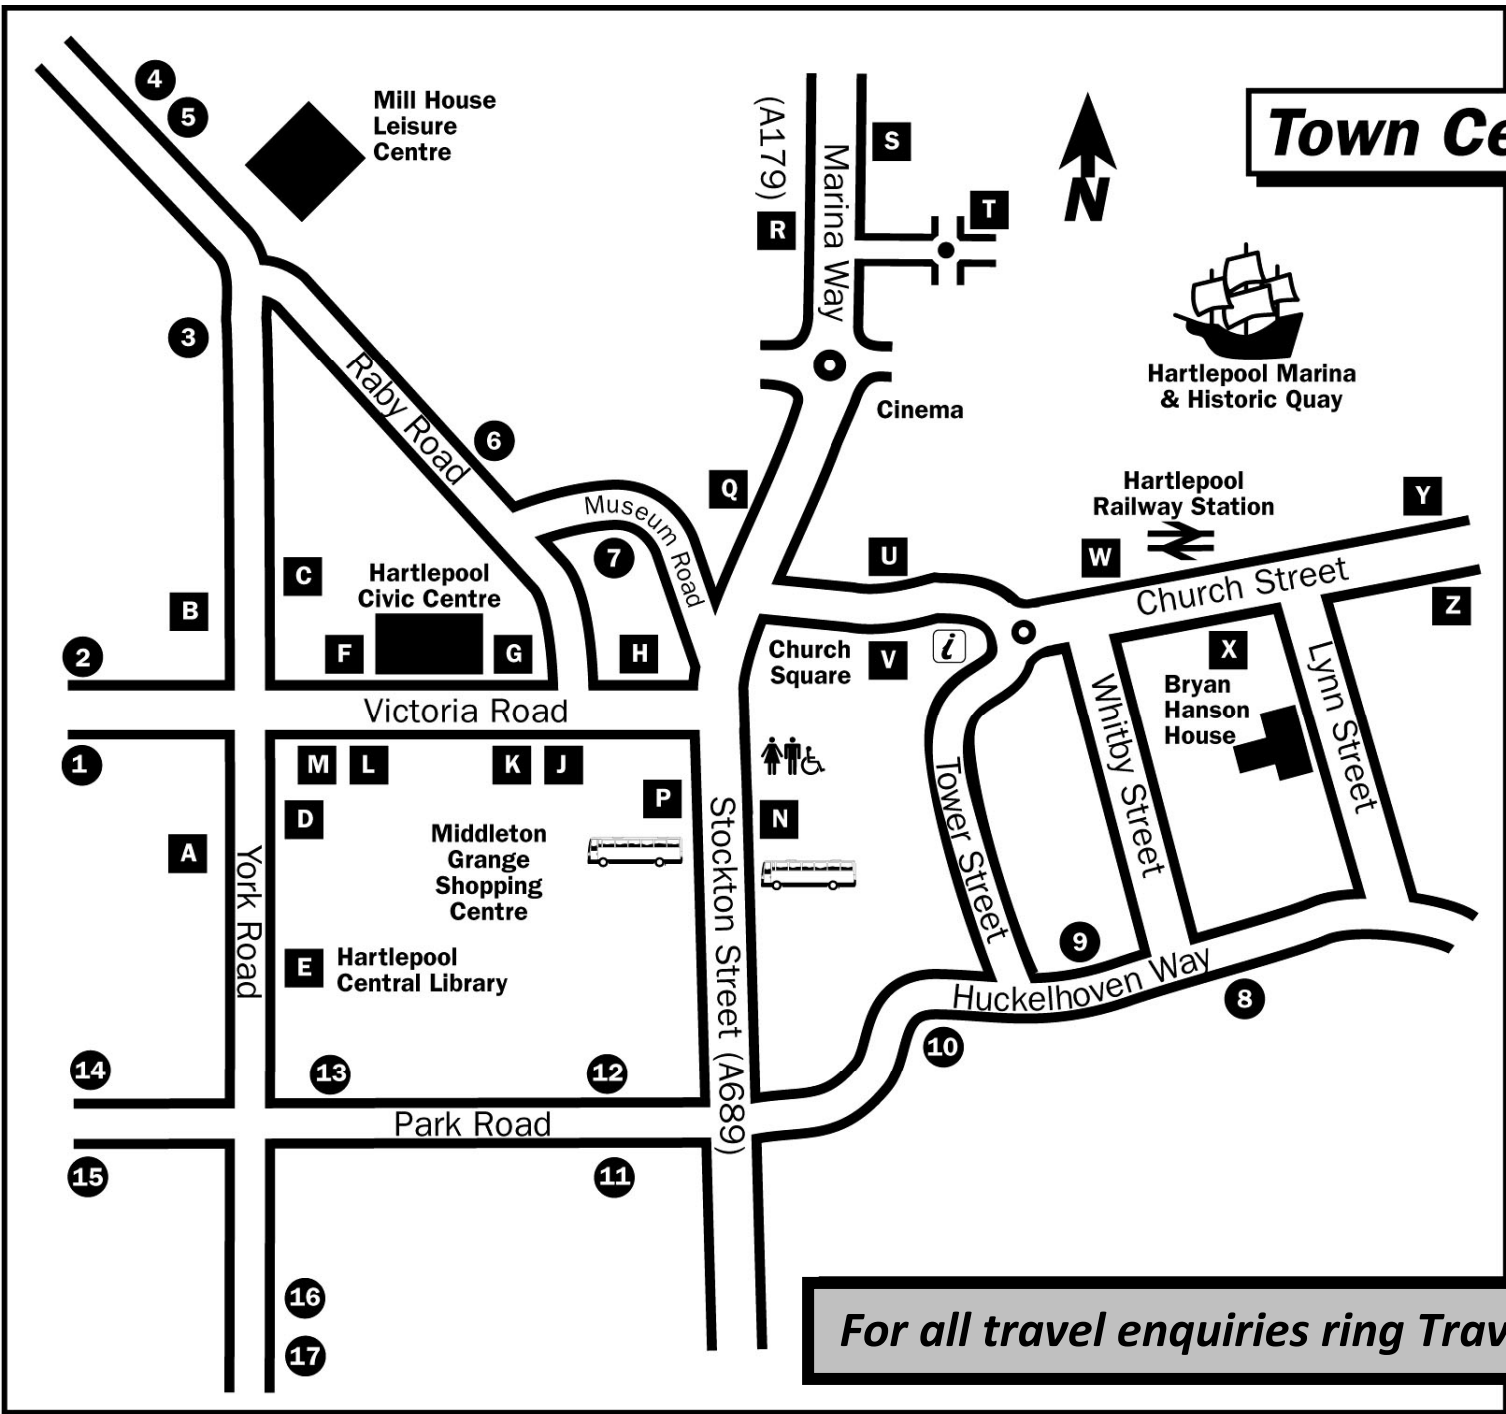

HARTLEPOOL

Town Centre Bus Stops

Public Transport Section

Department of
Environment & Development
Hartlepool Borough Council
Bryan Hanson House
Hanson Square
Hartlepool
TS24 7BT

- **A** - Main Town Centre stops
- **2** - Other Town Centre stops
- National Express coach stops
- Public Toilets

For all travel enquiries ring Traveline ☎ (0871) 200 22 33